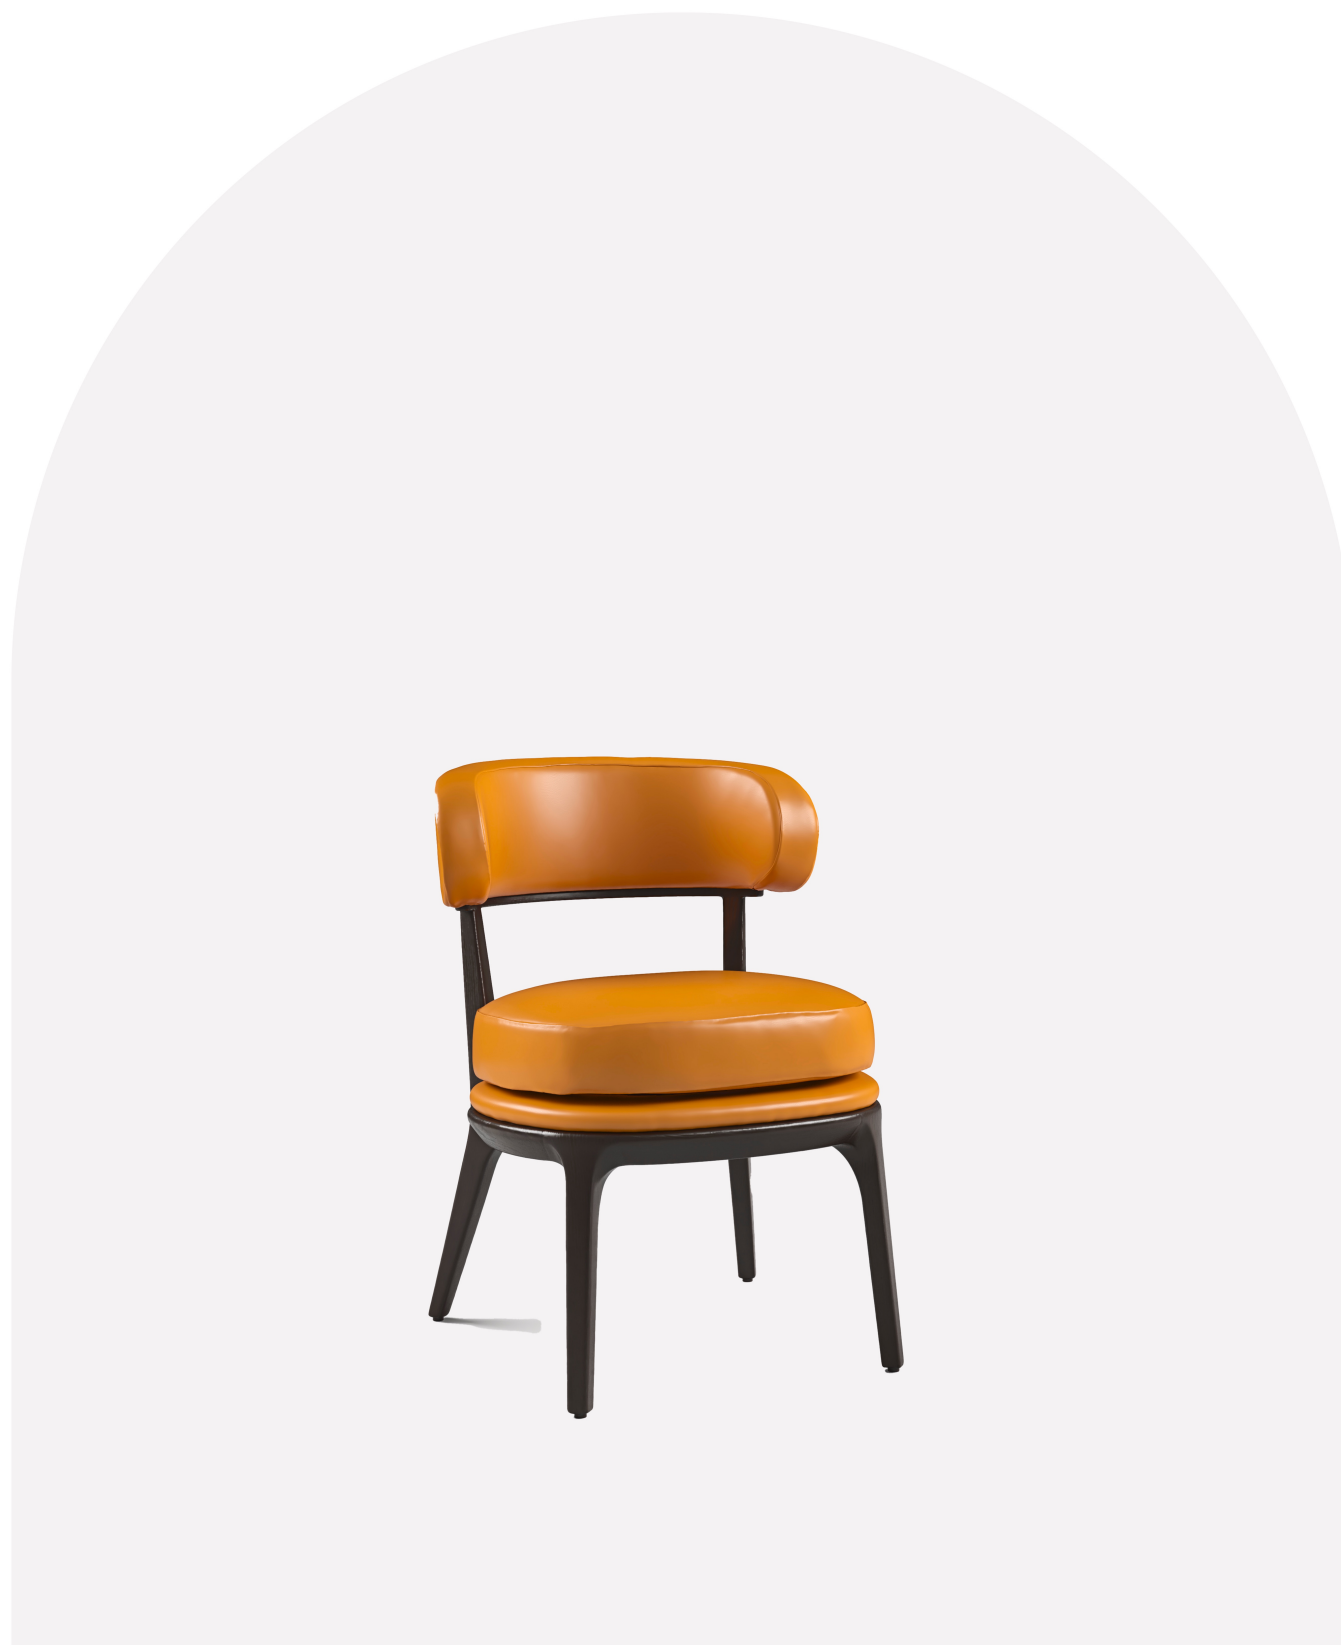

elements

Adile

Dining chair

CODE: S1905
Contemporary

L 60 cm
W 67 cm
H 82 cm
Seat H 50 cm

*A cozy comfortable chair made
with solid oak frame, dark stained,
upholstered with fabric or leather*

Need to customize your furniture?

CONTACT US: sales@elementshome.it