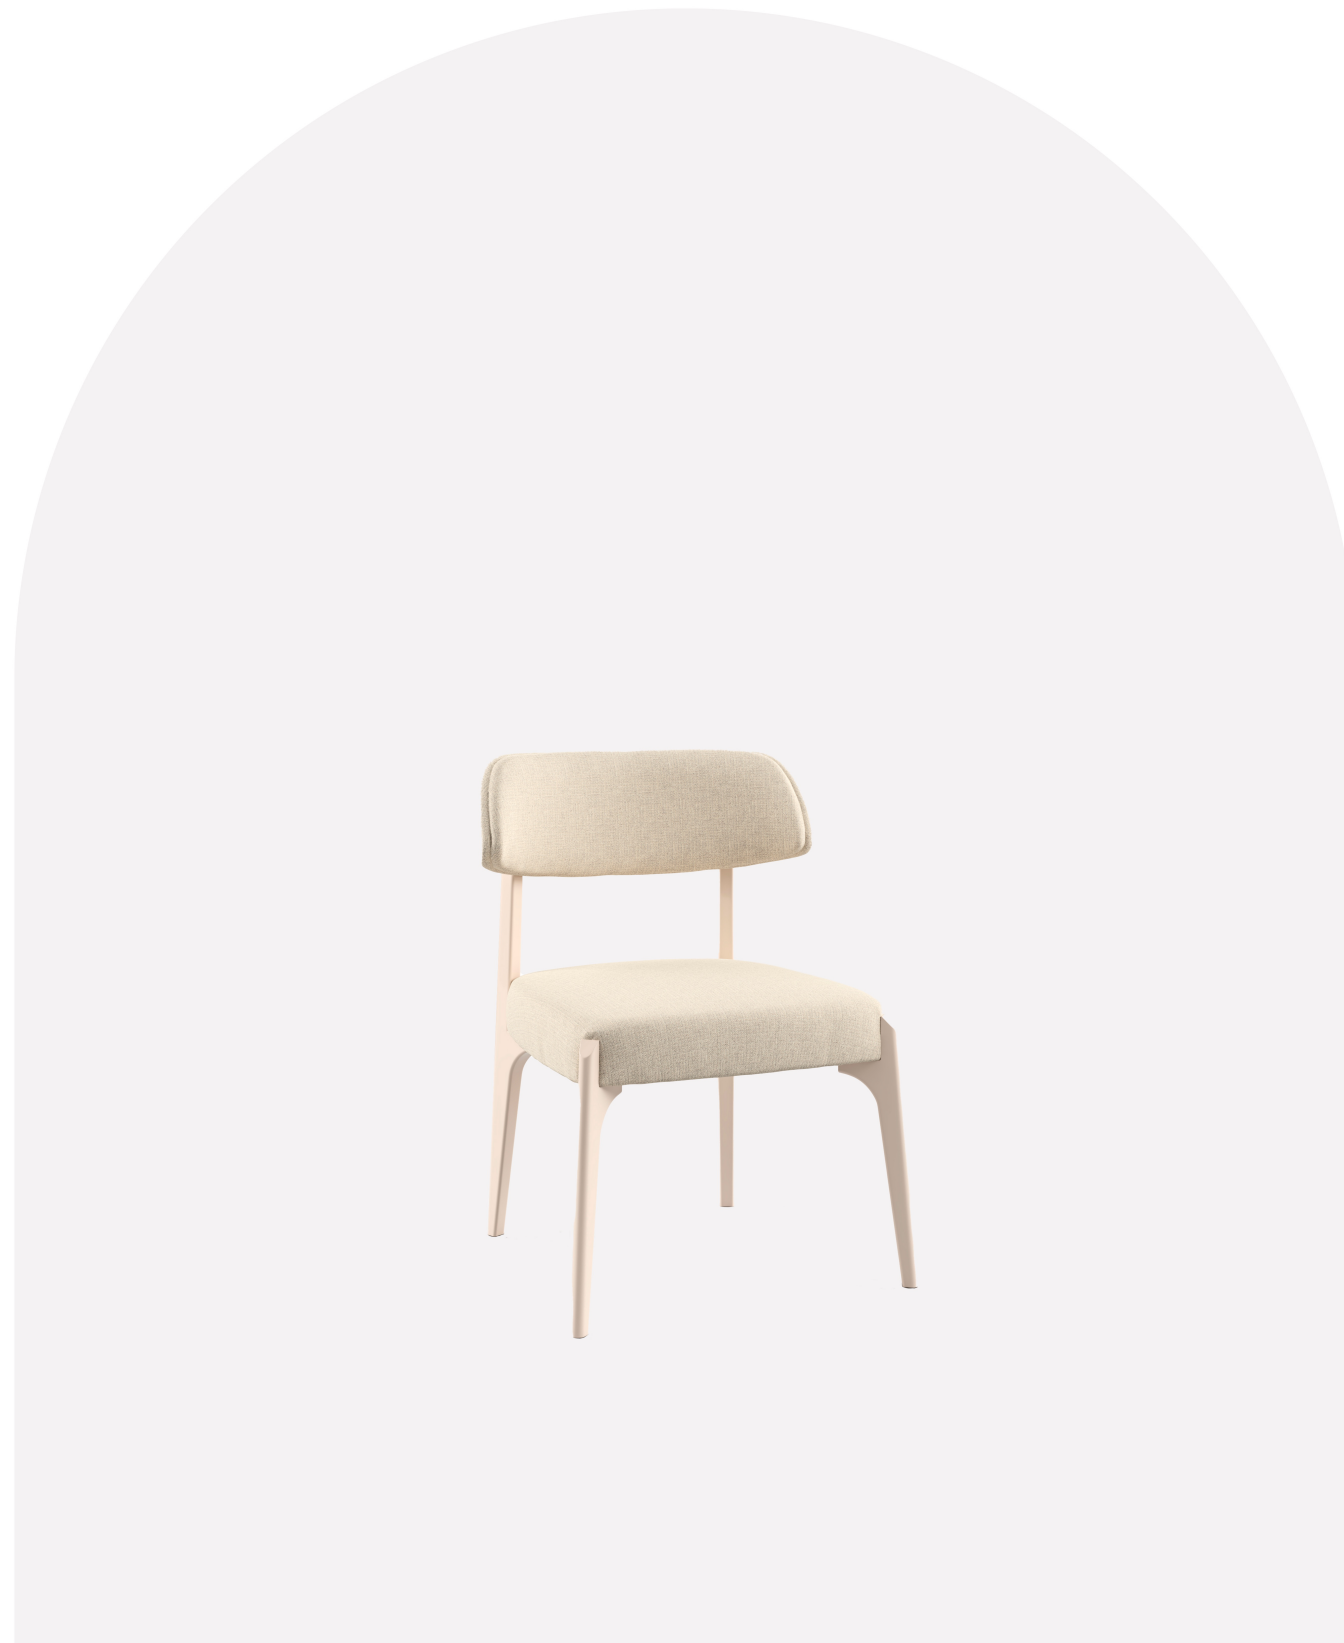

elements

Darma

Dining chair

CODE: S1908
Contemporary

DESIGNED BY
SPAZIO PROGETTO

L 60 cm
W 55cm
H 87 cm
Seat H 47cm

*A minimal solid oak frame, lacquered
in light tone, for a unique comfort
and outstanding elegance.*

Need to customize your furniture?

CONTACT US: sales@elementshome.it