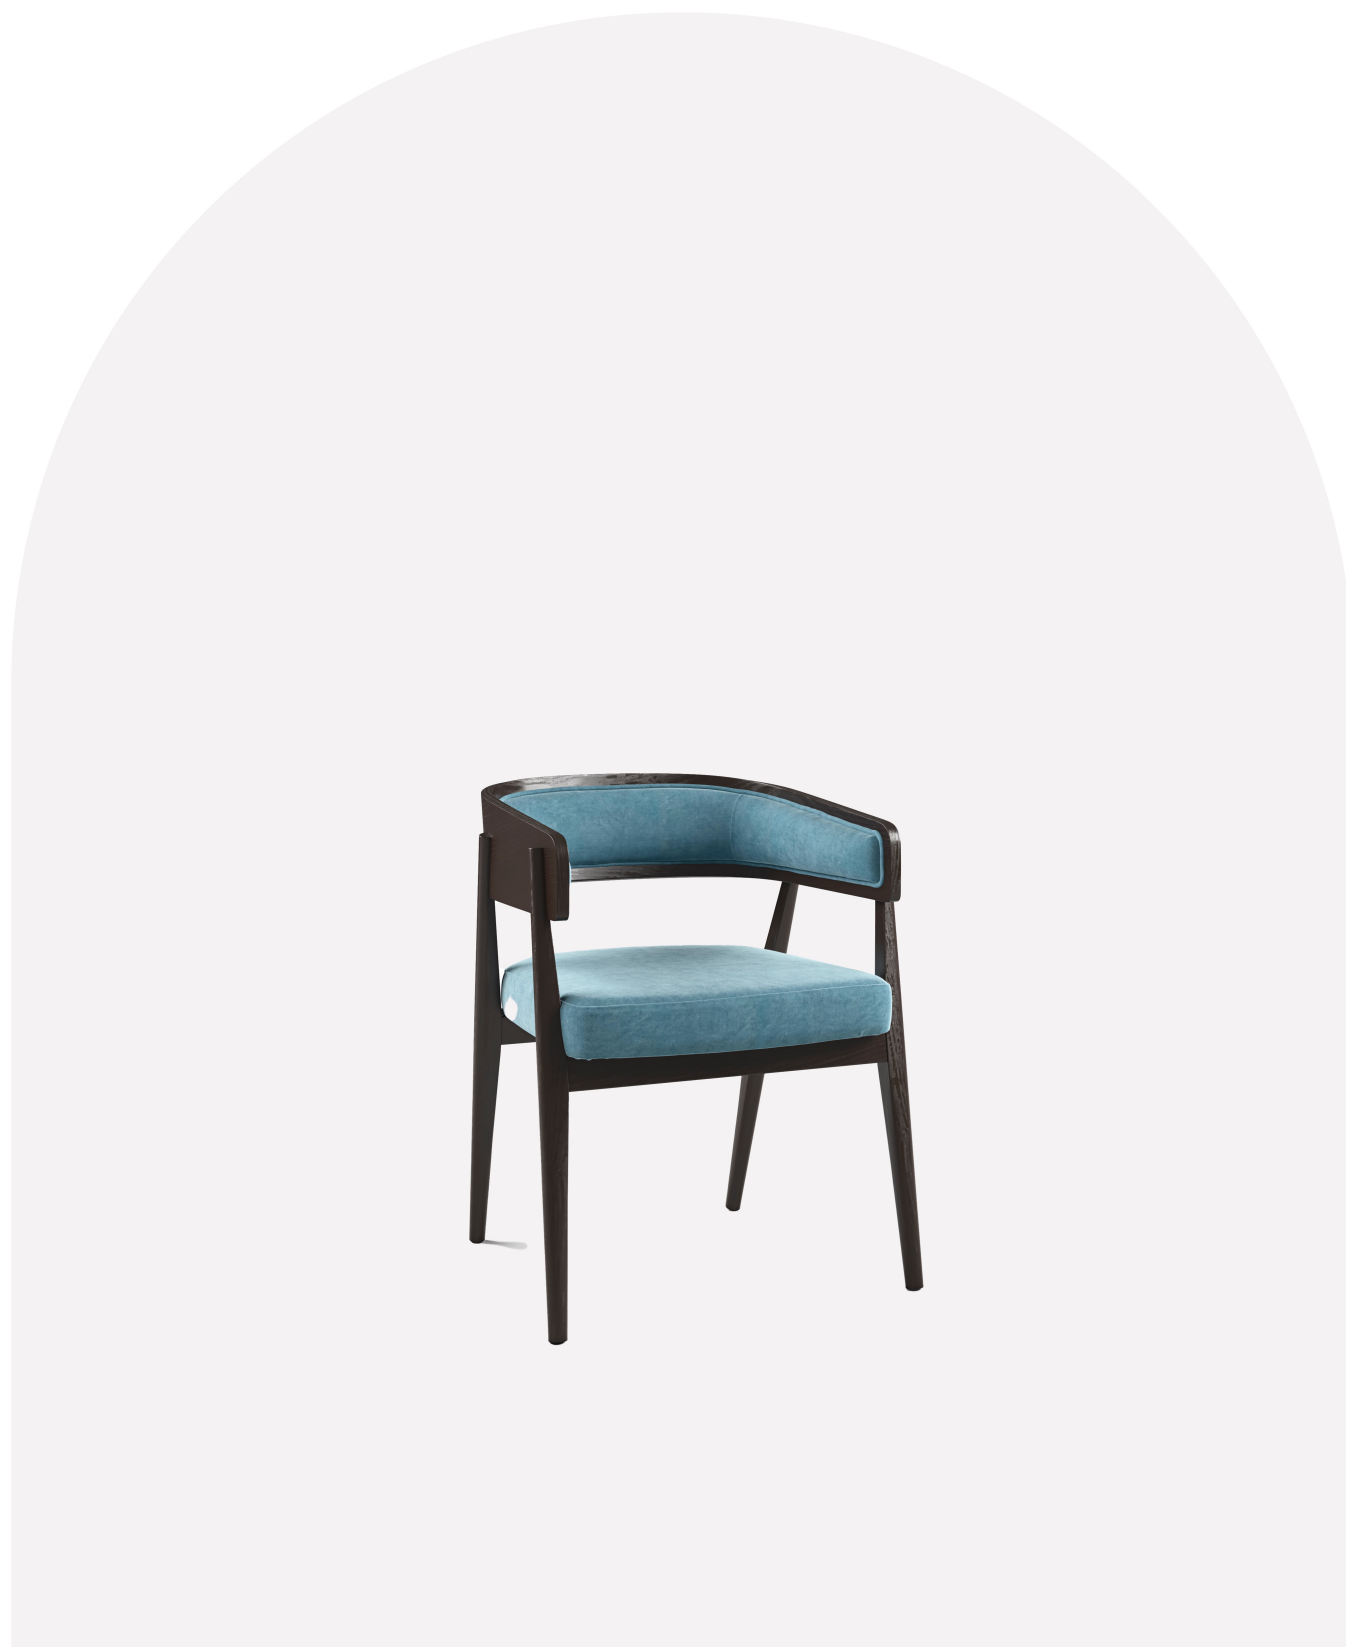

elements

Dauphine

Dining chair

CODE: S1906
Contemporary

L 62 cm
W 60cm
H 73 cm
Seat H 49cm

A comfortable backside, embrace you during every moment spent around on it, solid beech dark stained frame, upholstered with fabric or leather

Need to customize your furniture?

CONTACT US: sales@elementshome.it