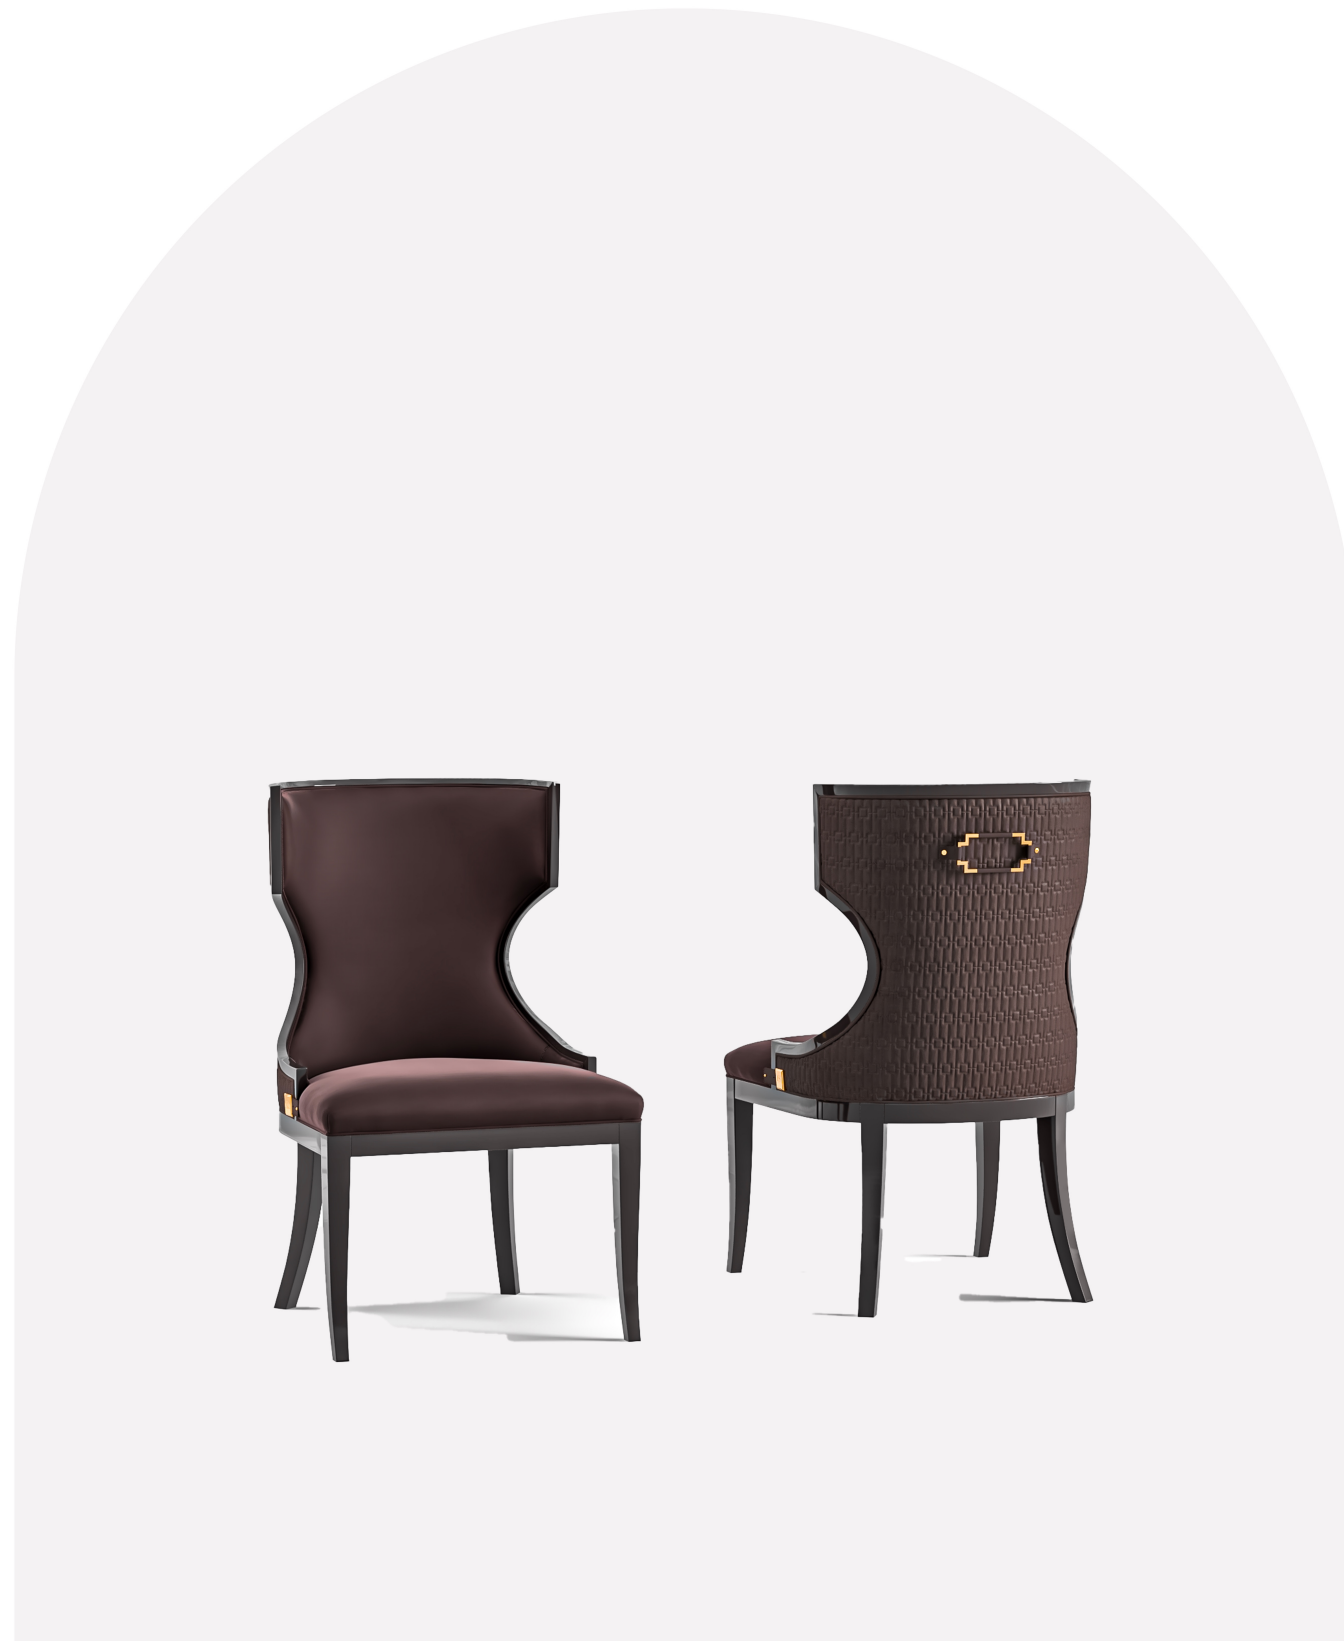

elements

Thalia

Dining chair

CODE: S1902
Transitional

L 60 cm
W 67cm
H 101 cm
Seat H 49cm

A luxury interpretation of our view of transitional style, quilted leather backside, upholstered with leather on seat and inside. Dark coffee glossy finish on the frame. Champagne gold plated details as decoration

Need to customize your furniture?

CONTACT US: sales@elementshome.it